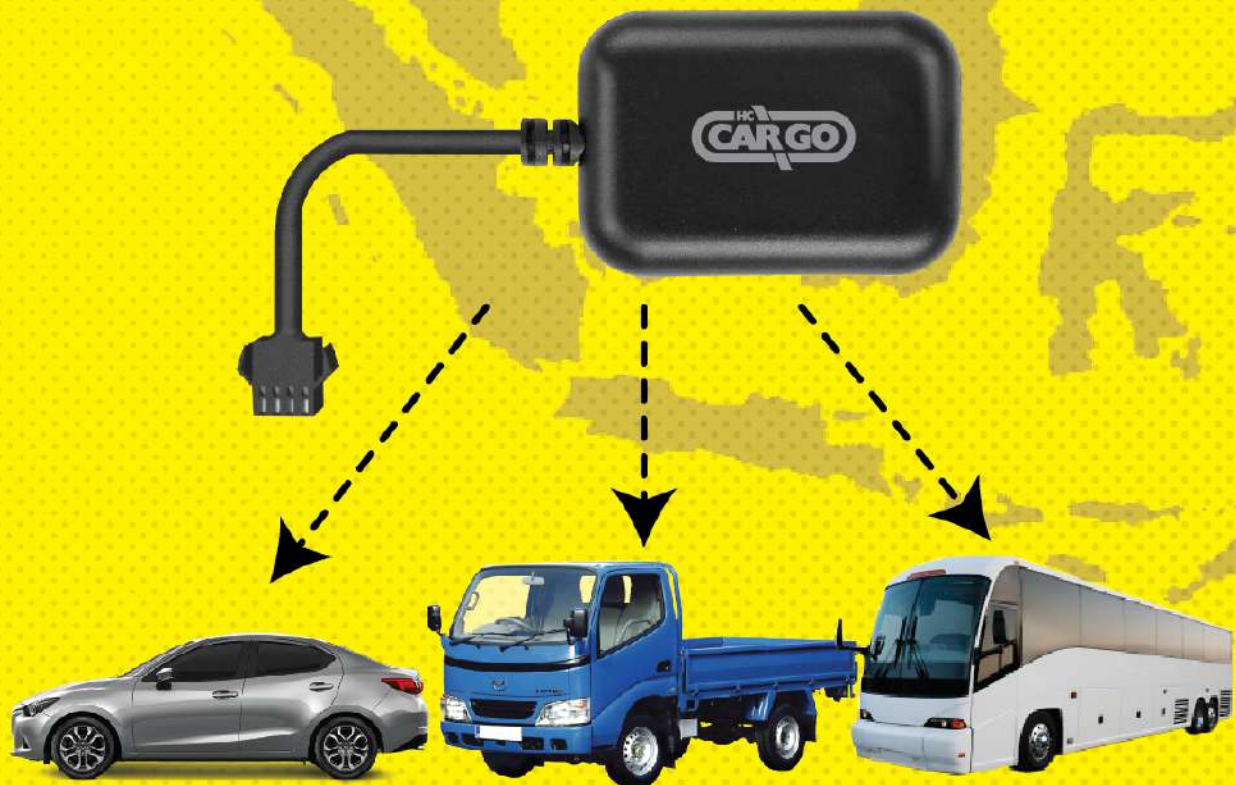

# HC-CARGO

Never Lose Track with **EasyTracker**

- Current Vehicle Location**
- Overspeed Alert**
- Street View**
- Road Traffic**
- Historical Trip Review** (60 days details)
- Sharing**
- Multiple Geo-fencing**
- Vibration Detect**
- Engine On / Off**
- External Power Cut** (with siren)

**HC-CARGO Malaysia App**

RSP : 588

C0086 - (06/19)

# EasyTracker

Your Reliable Vehicle Tracker Provider

[www.carpro.com.my](http://www.carpro.com.my)

- |                          |                 |                     |              |   |                                    |                      |                         |
|--------------------------|-----------------|---------------------|--------------|---|------------------------------------|----------------------|-------------------------|
|                          |                 |                     |              |   |                                    |                      |                         |
| Current Vehicle Location | Overspeed Alert | Street View         | Road Traffic | Historical Trip Review<br>(60 days details) | External Power Cut<br>(with siren) | Multiple Geo-fencing | Driving Licence Renewal |
|                          |                 |                     |              |   |                                    |                      |                         |
| Engine On/Off            | Find Your Car   | Battery Replacement | Car Service  | Insurance Renewal                           | Road Tax Renewal                   | Tyre Replacement     | Vibration Detect        |

Multiple Geo-fencing

Vibration Detect

Engine On / Off

External Power Cut  
(with siren)