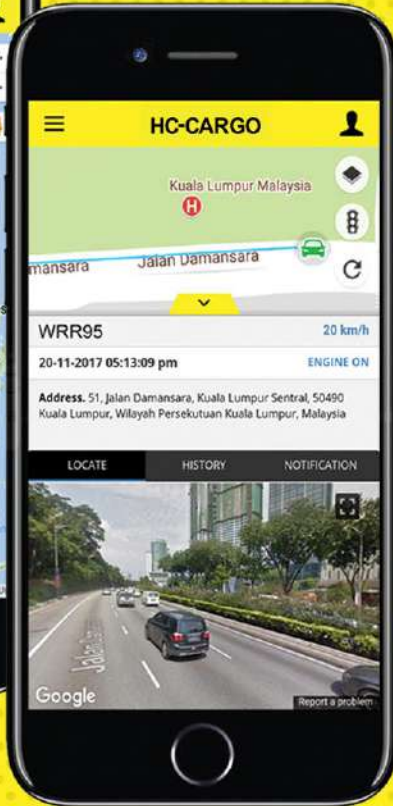

# HC-CARGO

Never Lose Track with **EasyTracker**

- Current Vehicle Location**
- Overspeed Alert**
- Street View**
- Road Traffic**
- Historical Trip Review** (60 days details)
- Sharing**
- Multiple Geo-fencing**
- Vibration Detect**
- Engine On / Off**
- External Power Cut** (with siren)

- Find Your Car**
- Battery Replacement**
- Driving Licence Renewal**
- Car Service**
- Insurance Renewal**
- Road Tax Renewal**
- Tyre Replacement**

Apps by **CAR PRO Malaysia**

<http://webapp.hc-cargo.com.my>  
<http://www.carpro.com.my>

# HC-CARGO

Never Lose Track with  
**EasyTracker**

Current Vehicle Location

Overspeed Alert

Street View

Road Traffic

Historical Trip Review  
(60 days details)

Sharing